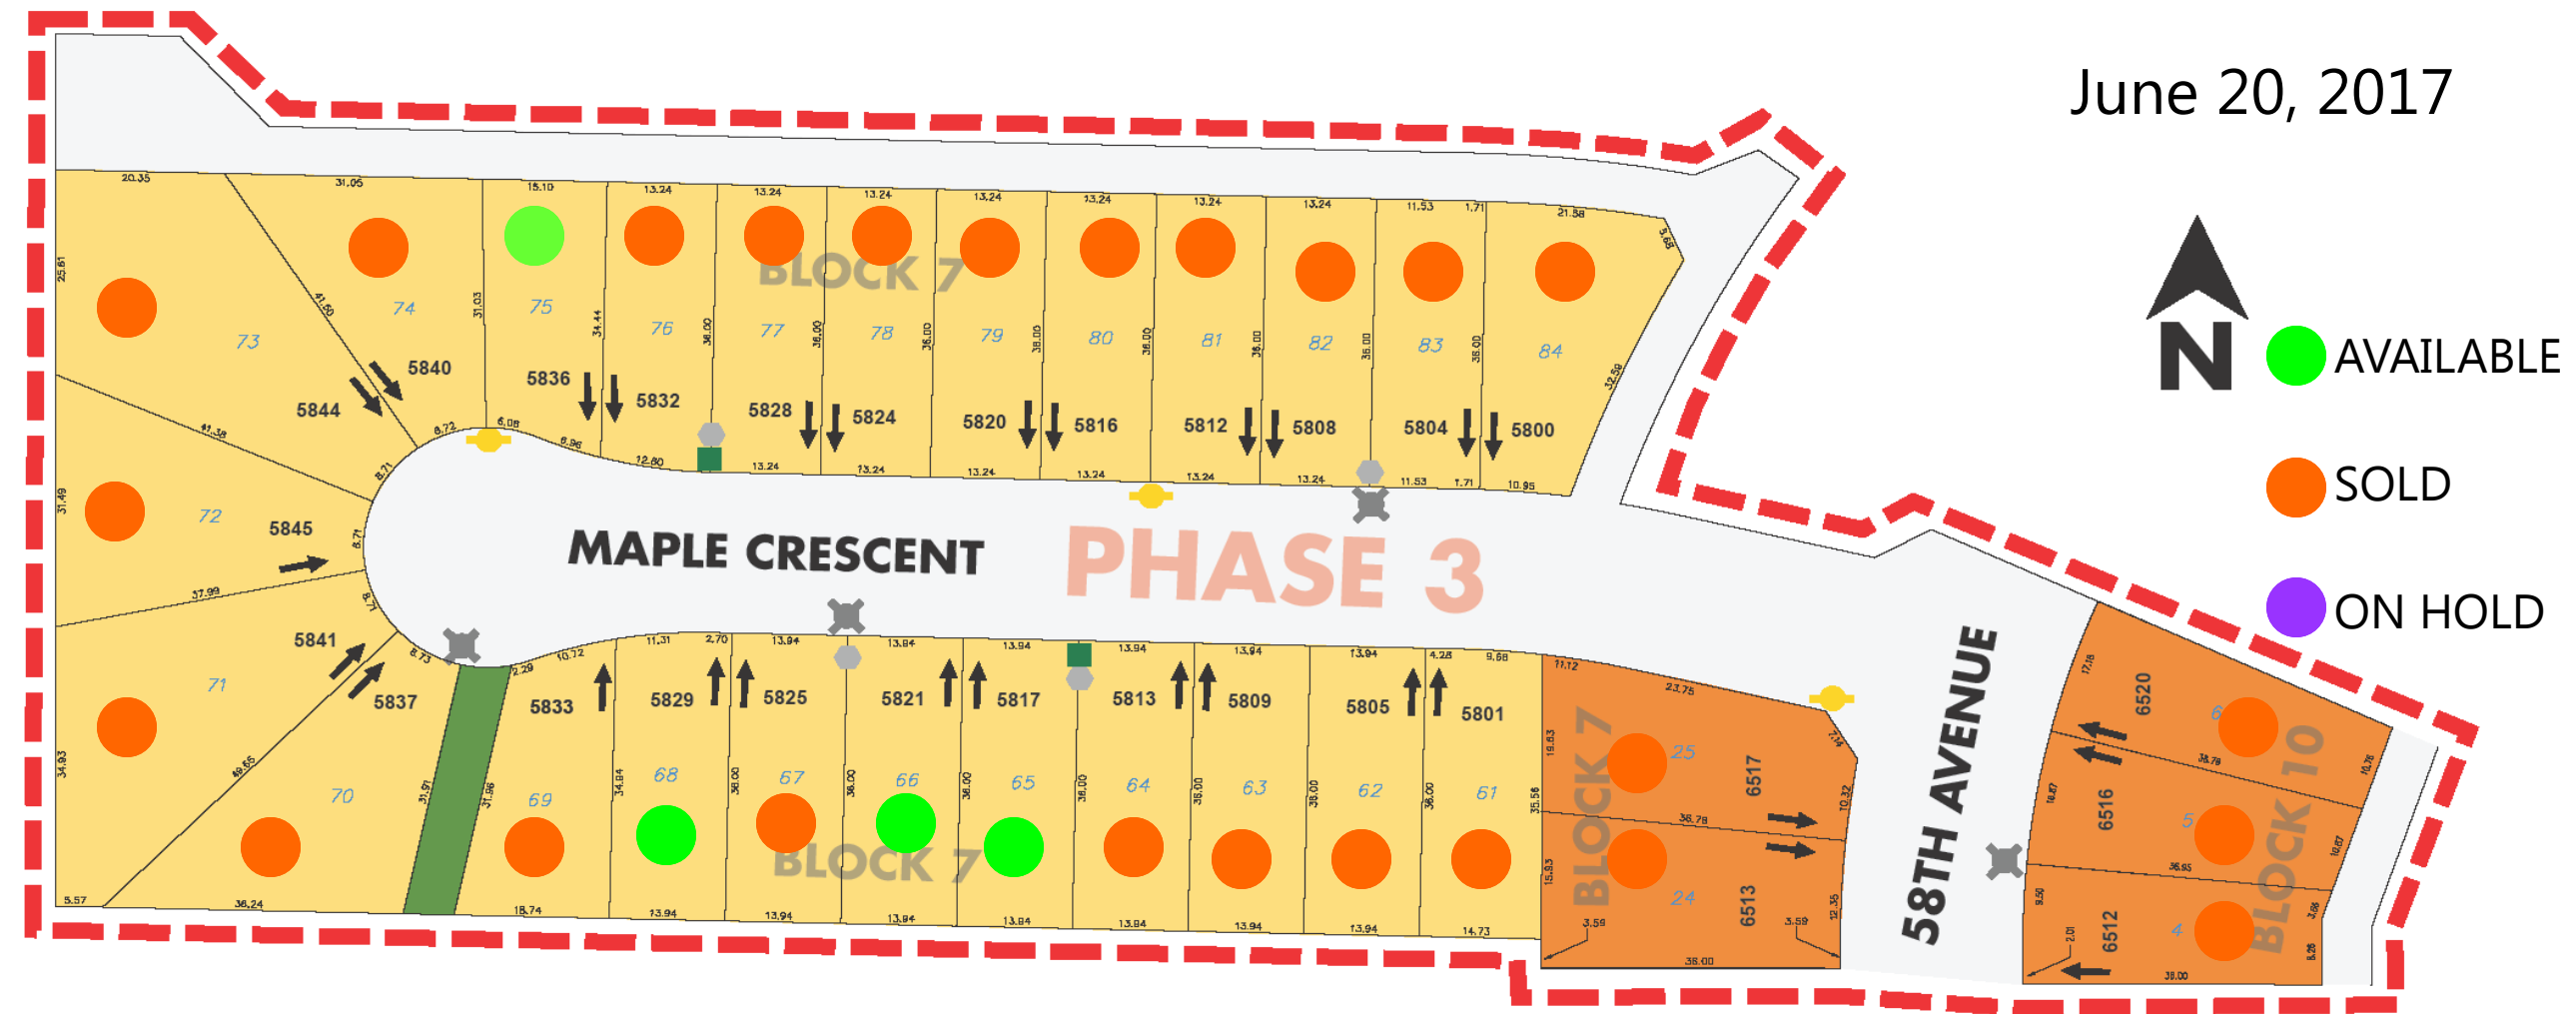

# Hazelwood

ESTATES

By the Innisfail Golf & Country Club

**LEGEND**

	Existing Development
	Multifamily
	Single Family (R2)
	Single Family (R1B)
	Single Family (R1C)
	Park Space (MR)
<b>BLOCK 7</b>	Block #
<b>00</b>	Lot #
<b>0000</b>	Civic Address
	Phase Boundary
	Transformer
	Street Lights
	Garage Locations
	Pedestal
	Fire Hydrant